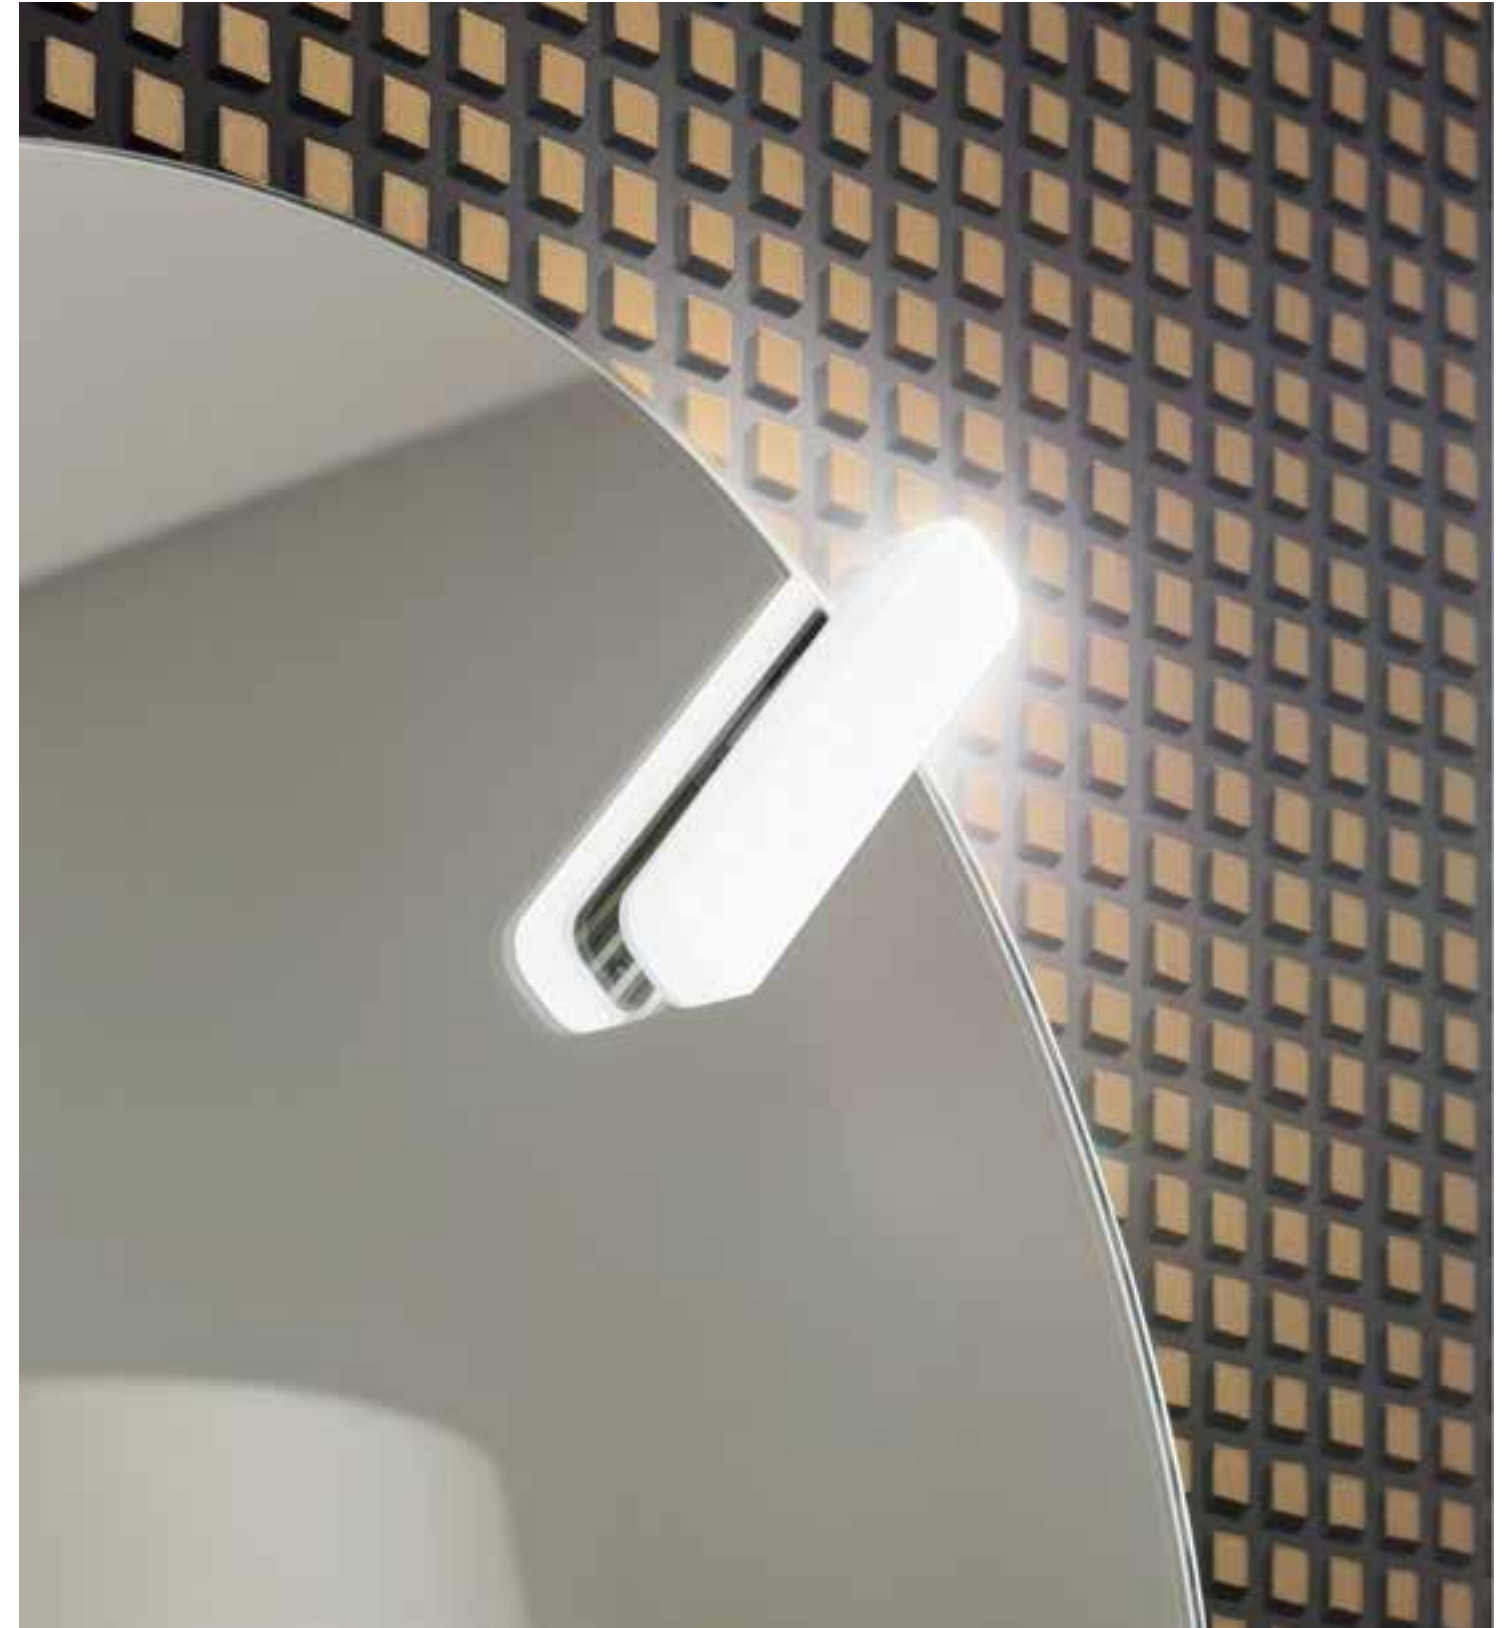

dimensioni L 121 × P 23.7/50.8 cm

—
finiture 804 ROVERE KUROI

lavabo Slim in mineralguss Sp. 3.5 × L 121 × P 23.7/50.8 cm

specchiere Fancy L 80 e L 40 cm

faretto On led

vasca Tania in mineralguss

FUSION INKA composizione 05