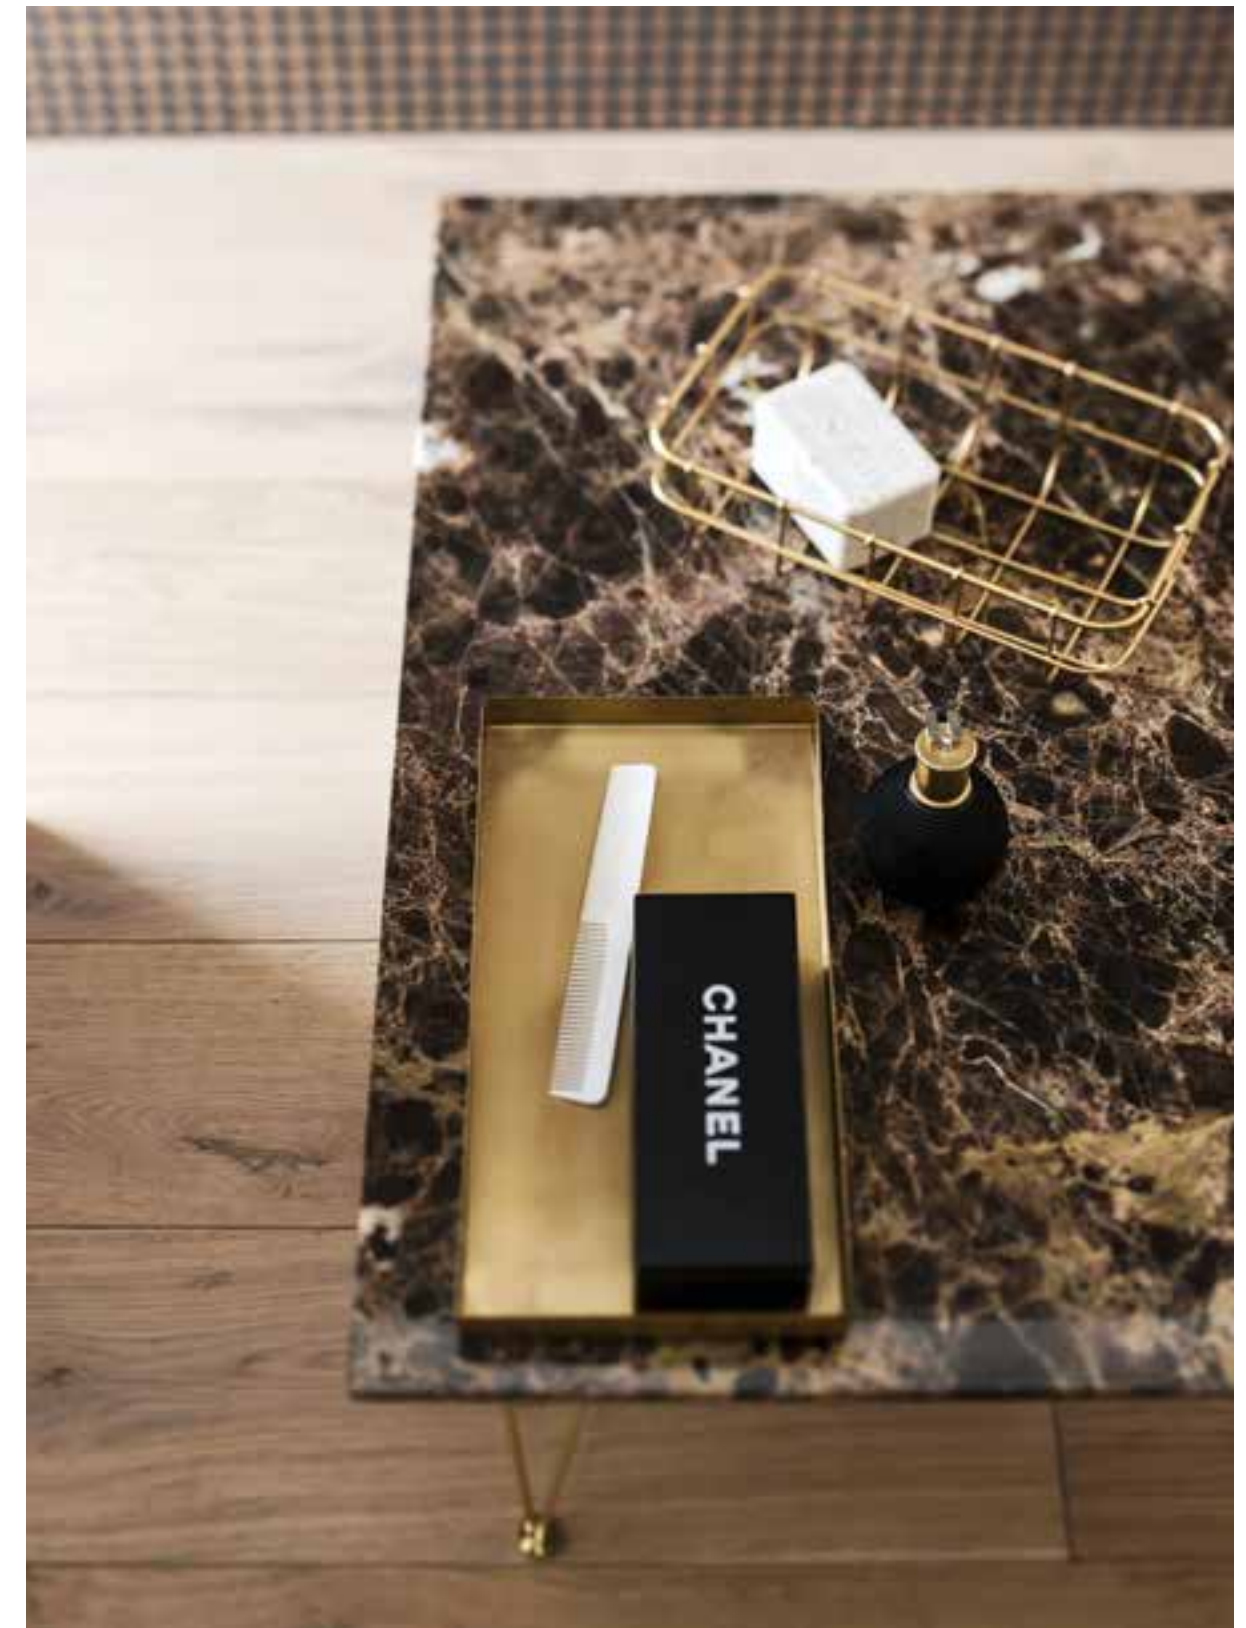

dimensioni L 121 × P 23.7/50.8 cm

—
finiture 804 ROVERE KUROI

lavabo Slim in mineralguss Sp. 3.5 × L 121 × P 23.7/50.8 cm

specchiere Fancy L 80 e L 40 cm

faretto On led

vasca Tania in mineralguss

FUSION INKA composizione 05