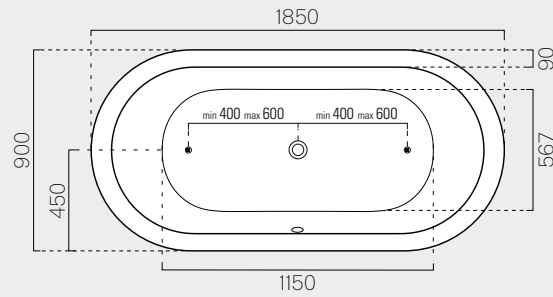

Vasca Bathtub

185

p. 72
Kg 58

185x90
VASAND90

Vasca in acrilico completa di sifone e pileta.

Acrylic bathtub including siphon and drain.