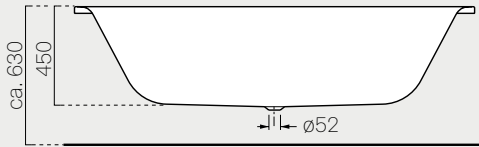

Acrylic bathtub including siphon and drain.

180x80

p. 72

VASAND80

Vasca in acrilico completa di sifone
e piletta. Installazione ad incasso.

Acrylic bathtub including siphon and
drain. Built-in installation.