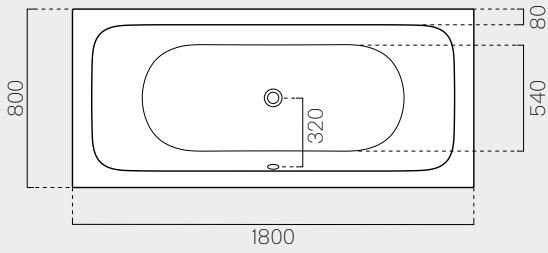

Acrylic bathtub including siphon and drain.

180x80

p. 72

VASAND80

Vasca in acrilico completa di sifone
e piletta. Installazione ad incasso.

Acrylic bathtub including siphon and
drain. Built-in installation.