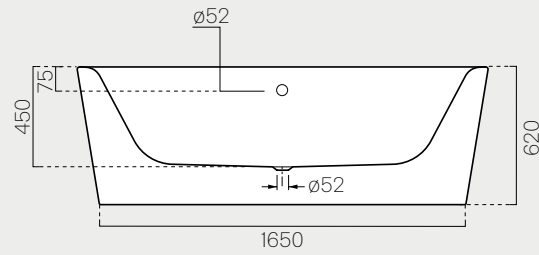

Vasca Bathtub

185

p. 72
Kg 58

185x90
VASAND90

Vasca in acrilico completa di sifone e pileta.

Acrylic bathtub including siphon and drain.