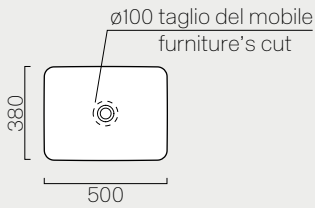

50/T

50x38	p. 64
908211	Kg 10,4
	Lt 6

Lavabo senza foro troppopieno predisposto per rubinetteria da parete o su piano. Installazione ad appoggio.

Washbasin with no overflow, prearranged for wall or countertop tap fittings. Countertop installation.

48/T