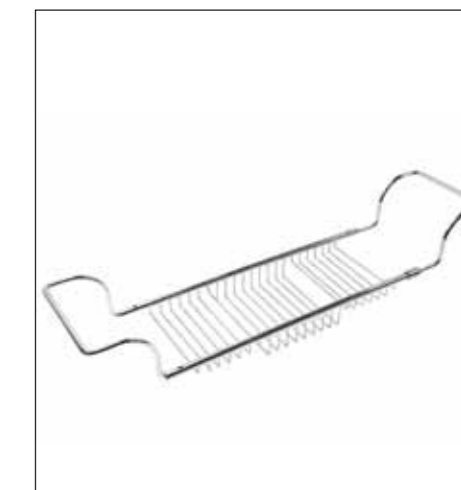

Mensola per vasca
Basket for bath
992932 cromo chrome
992932/S cromo satinato satin chrome
Misure Dimensions 75x22x12 cm