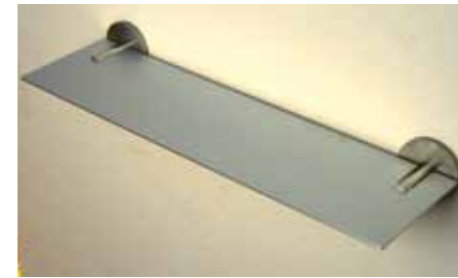

Rack porta salviette Rack
991912 acciaio satinato brushed stainless steel
Misure Dimensions 51x6x31 cm