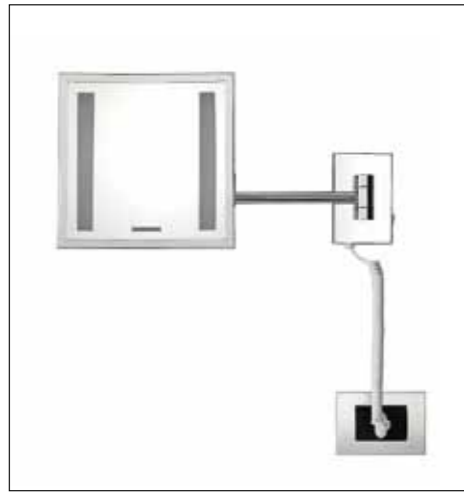

Specchio ingranditore a muro con illuminazione a LED
Wall-mounting illuminated magnifying mirror with LED technology
992955 cromo chrome
Misure Dimensions 41x21x8,5 cm
21V CC - CE - IPX4