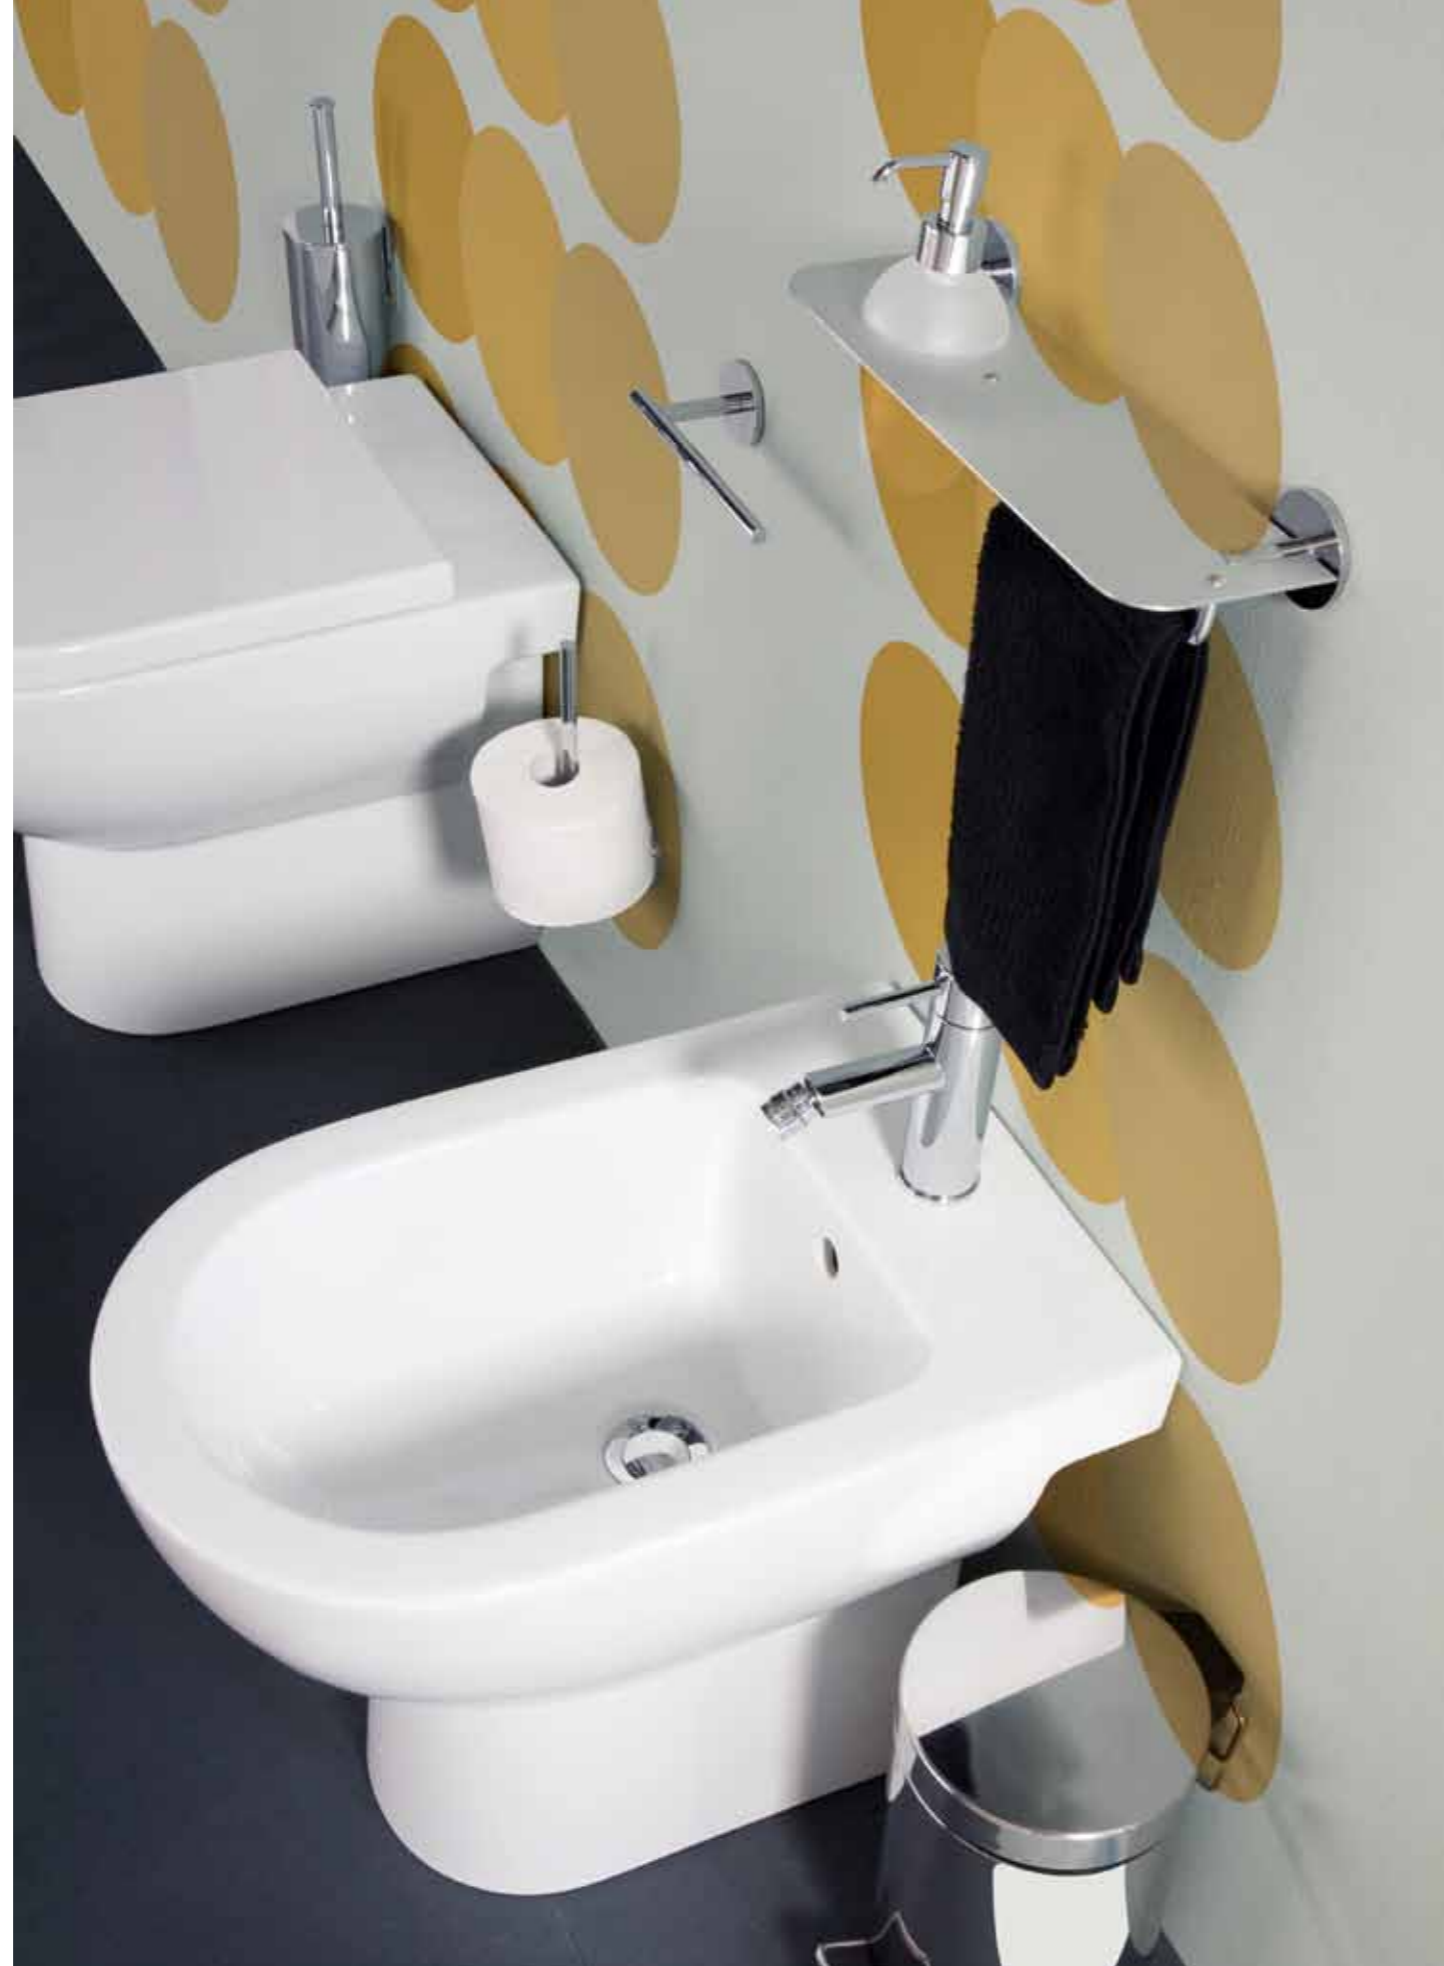

Porta bicchiere Tumbler holder
992901 cromo chrome
992901/S cromo satinato satin chrome
Misure Dimensions 8x9x13 cm