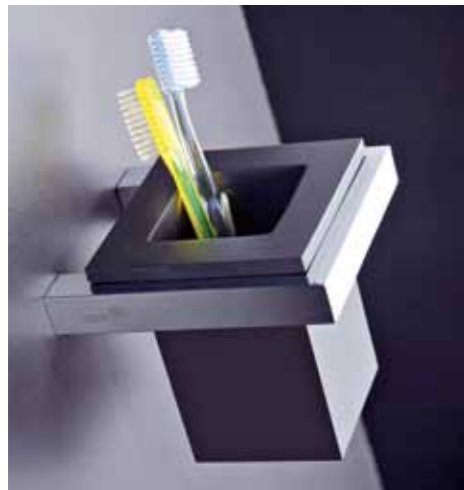

Porta bicchiere Tumbler holder
992001 cromo chrome
Misure Dimensions 12x12x13 cm