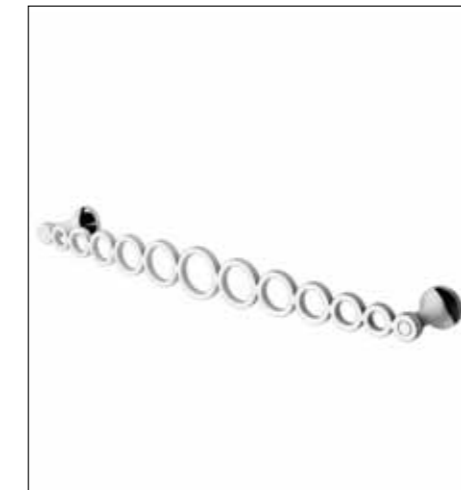

Porta salvietta cm 53 Towel rail cm 53
993710 cromo chrome
993710/B bianco white
993710/OR oro gold
Misure Dimensions 52x4x7,5 cm