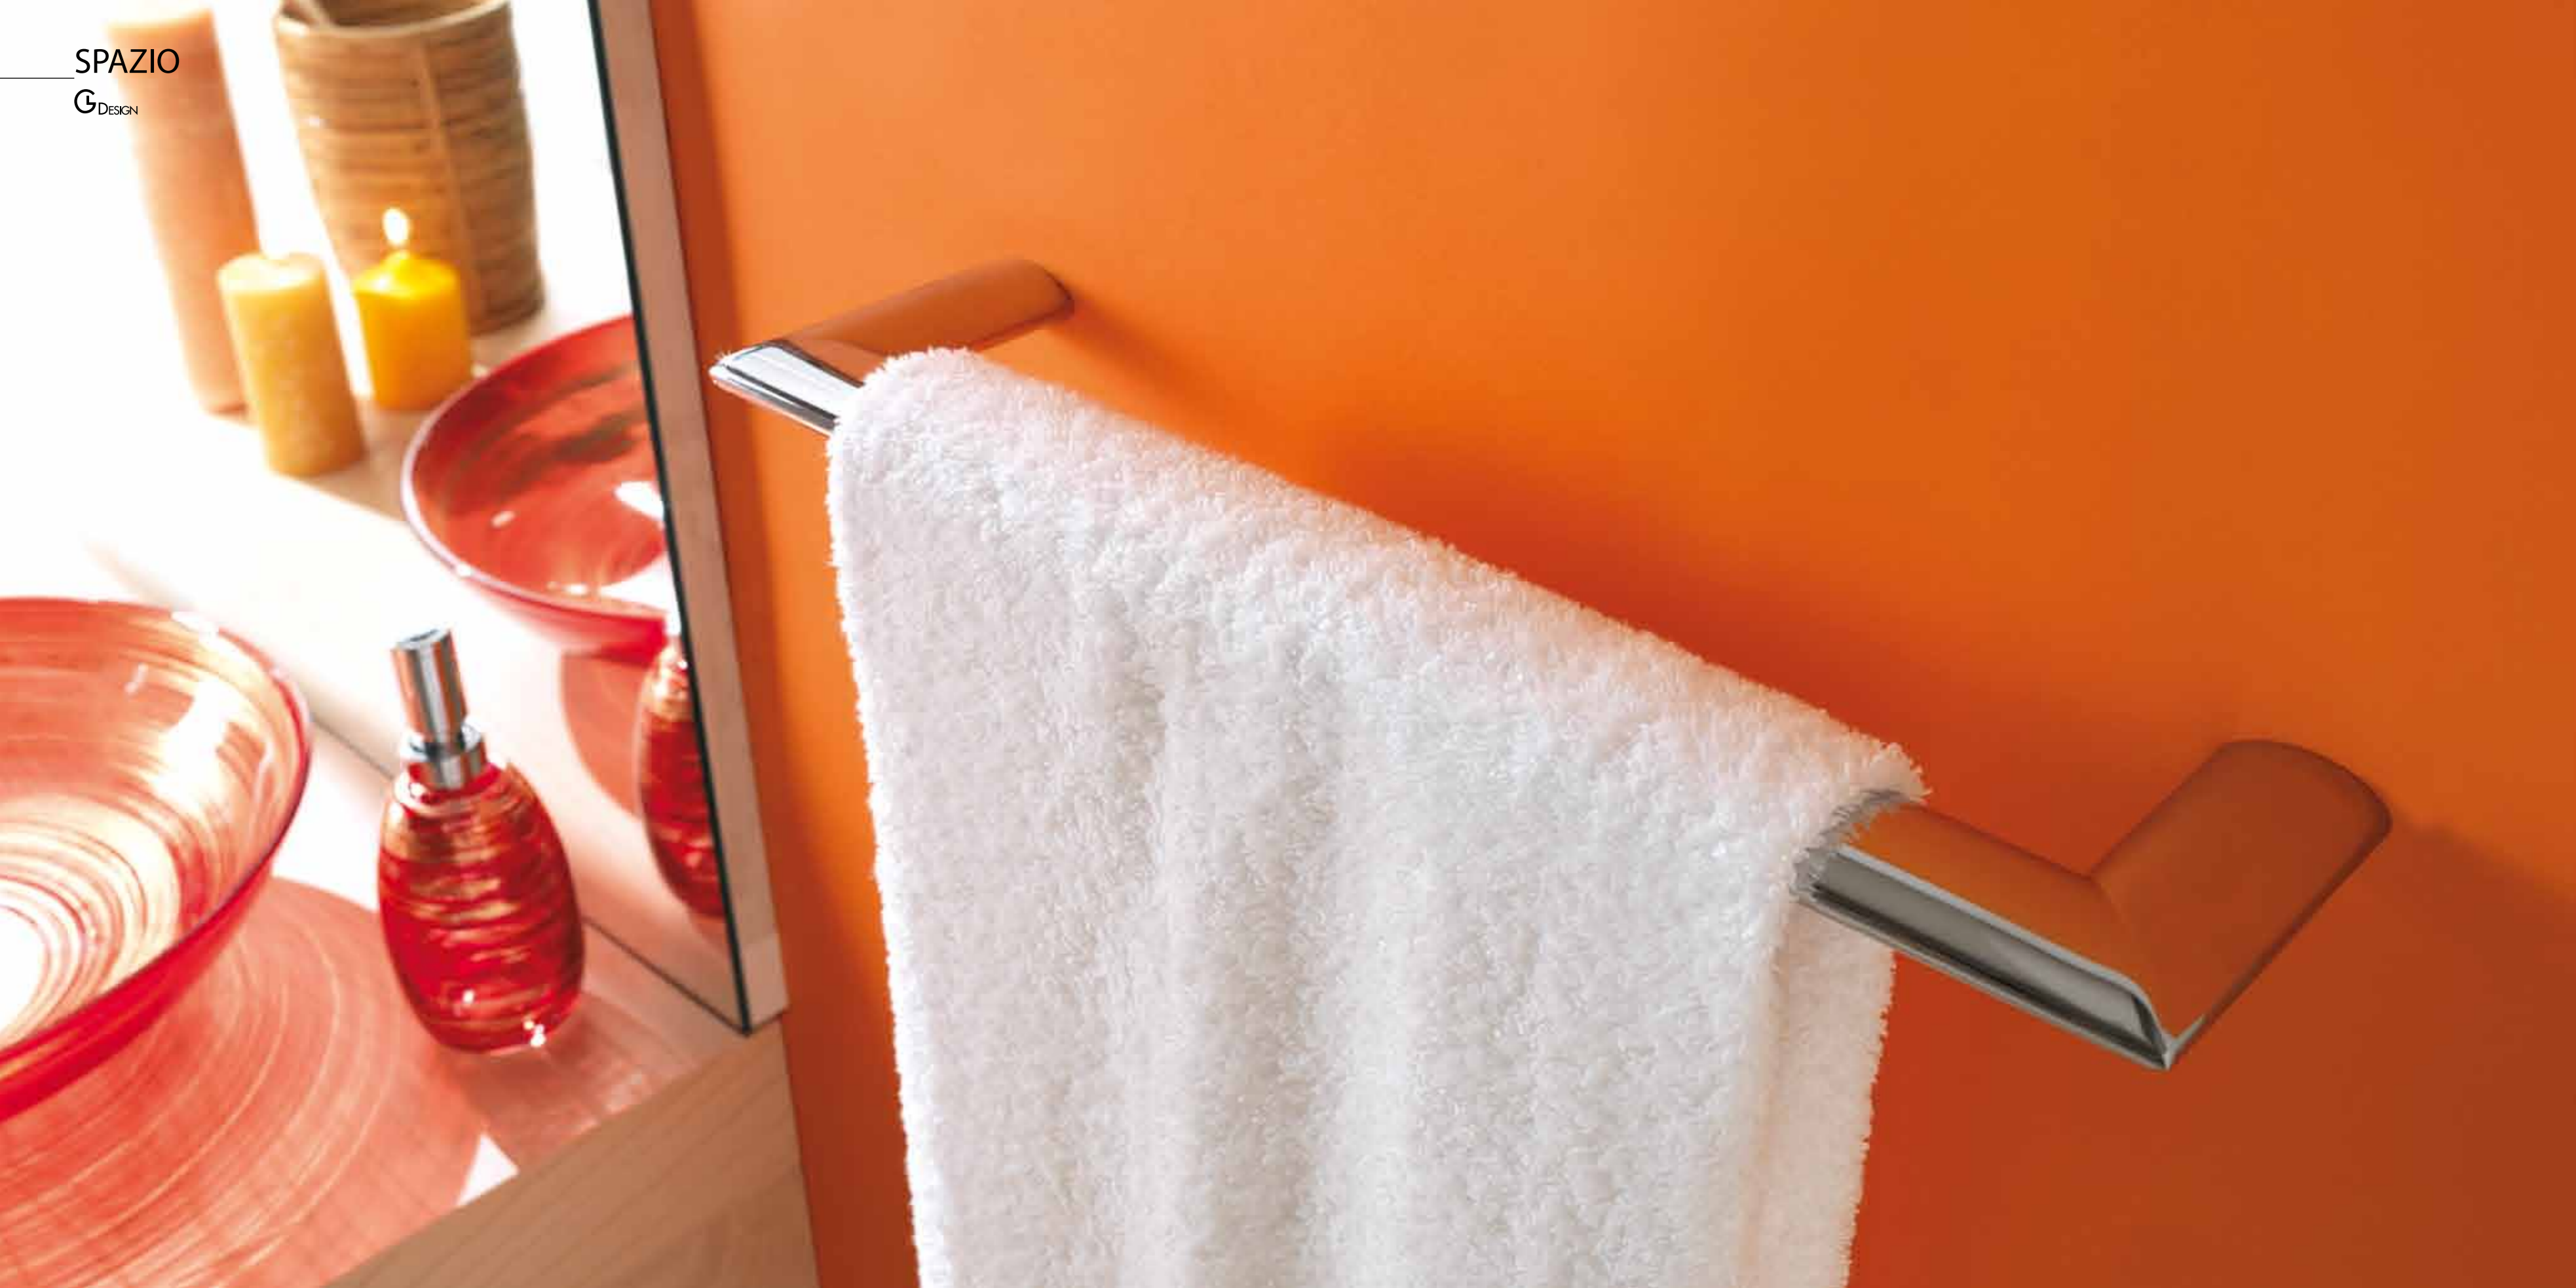

SPAZIO

G DESIGN

Accessori da bagno in
ottone finitura cromo
lucido.

Chrome plated brass
bathroom accessories.

SPAZIO

G_{DESIGN}

Porta teli Rack
991712 cromo chrome
Misure Dimensions 42x2x27 cm

Appendiabito Robe hook
991705 cromo chrome
Misure Dimensions 4x2x6 cm