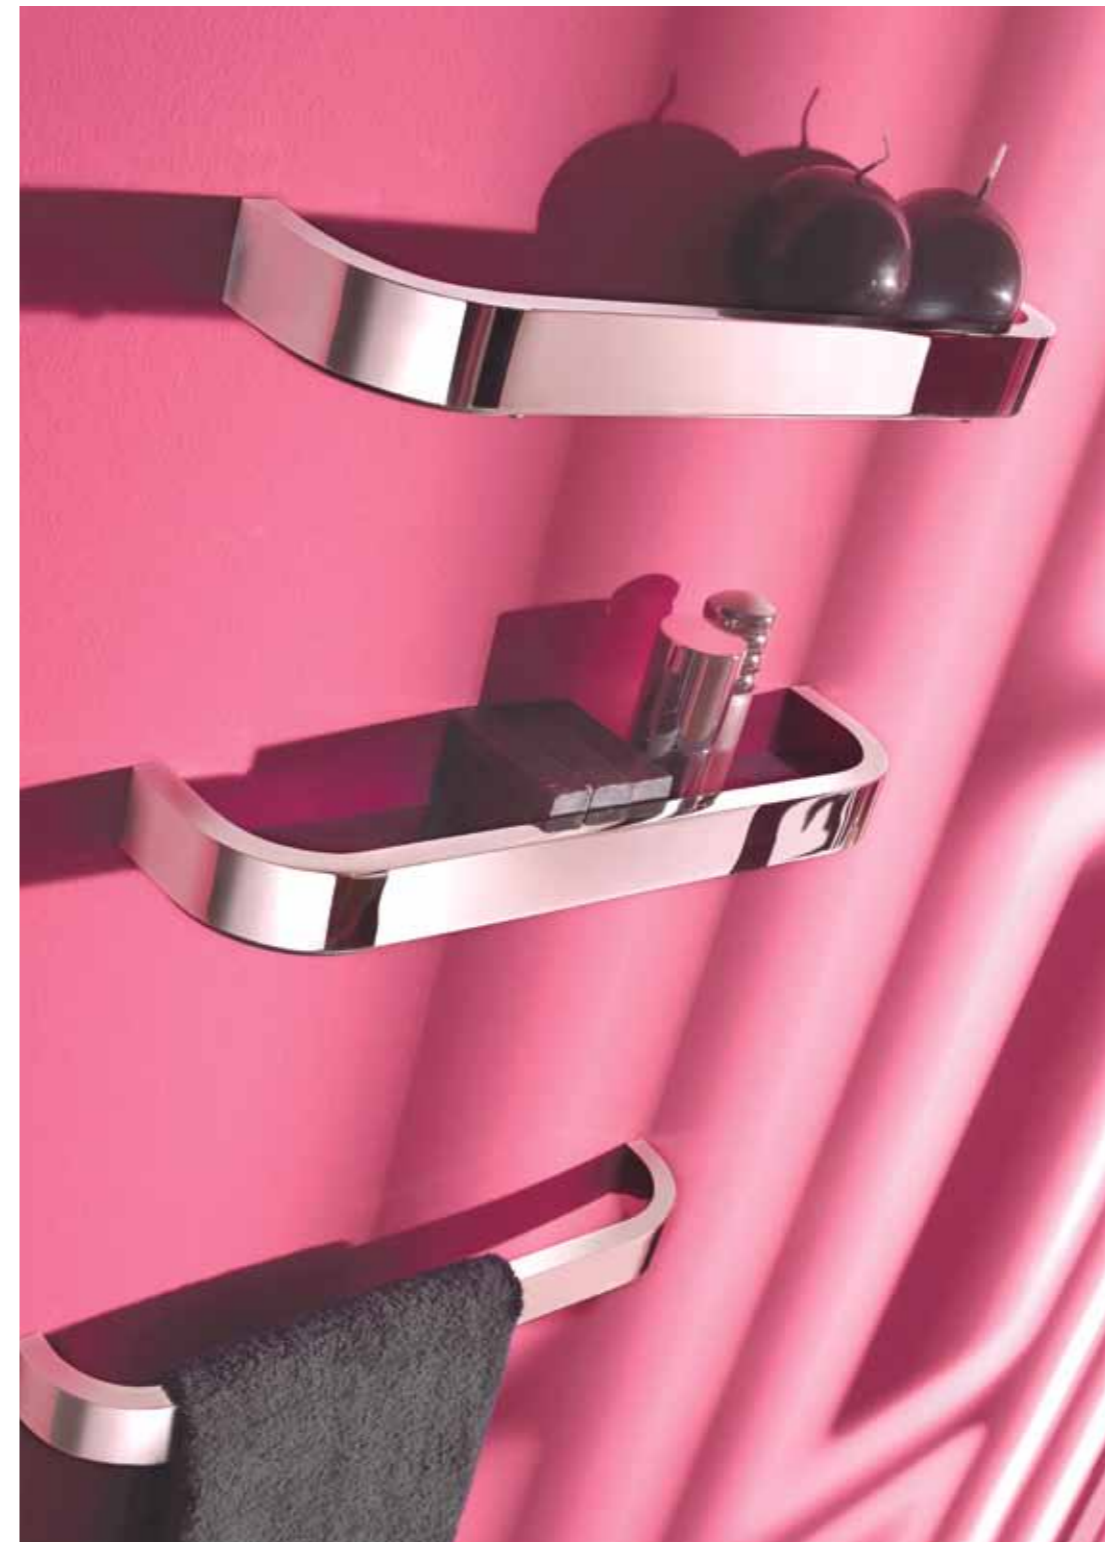

Porta salvietta c/dispenser
Towel rail cm 30 with soap dispenser
992607 cromo chrome
992607/OR oro gold
Misure Dimensions 30x17,5x12cm

Porta bicchiere e dispenser
Tumbler and soap dispenser
992618 cromo chrome
992618/OR oro gold
Misure Dimensions 25x17,5x12 cm

LEONIDA

G_{DESIGN}

Accessori in ottone cromato
lucido e complementi
in ceramica bianca.
Disponibilità complementi
colore nero su richiesta.

Chrome plated
brass bathroom
accessories with white
complements. Black
complements available
on request.